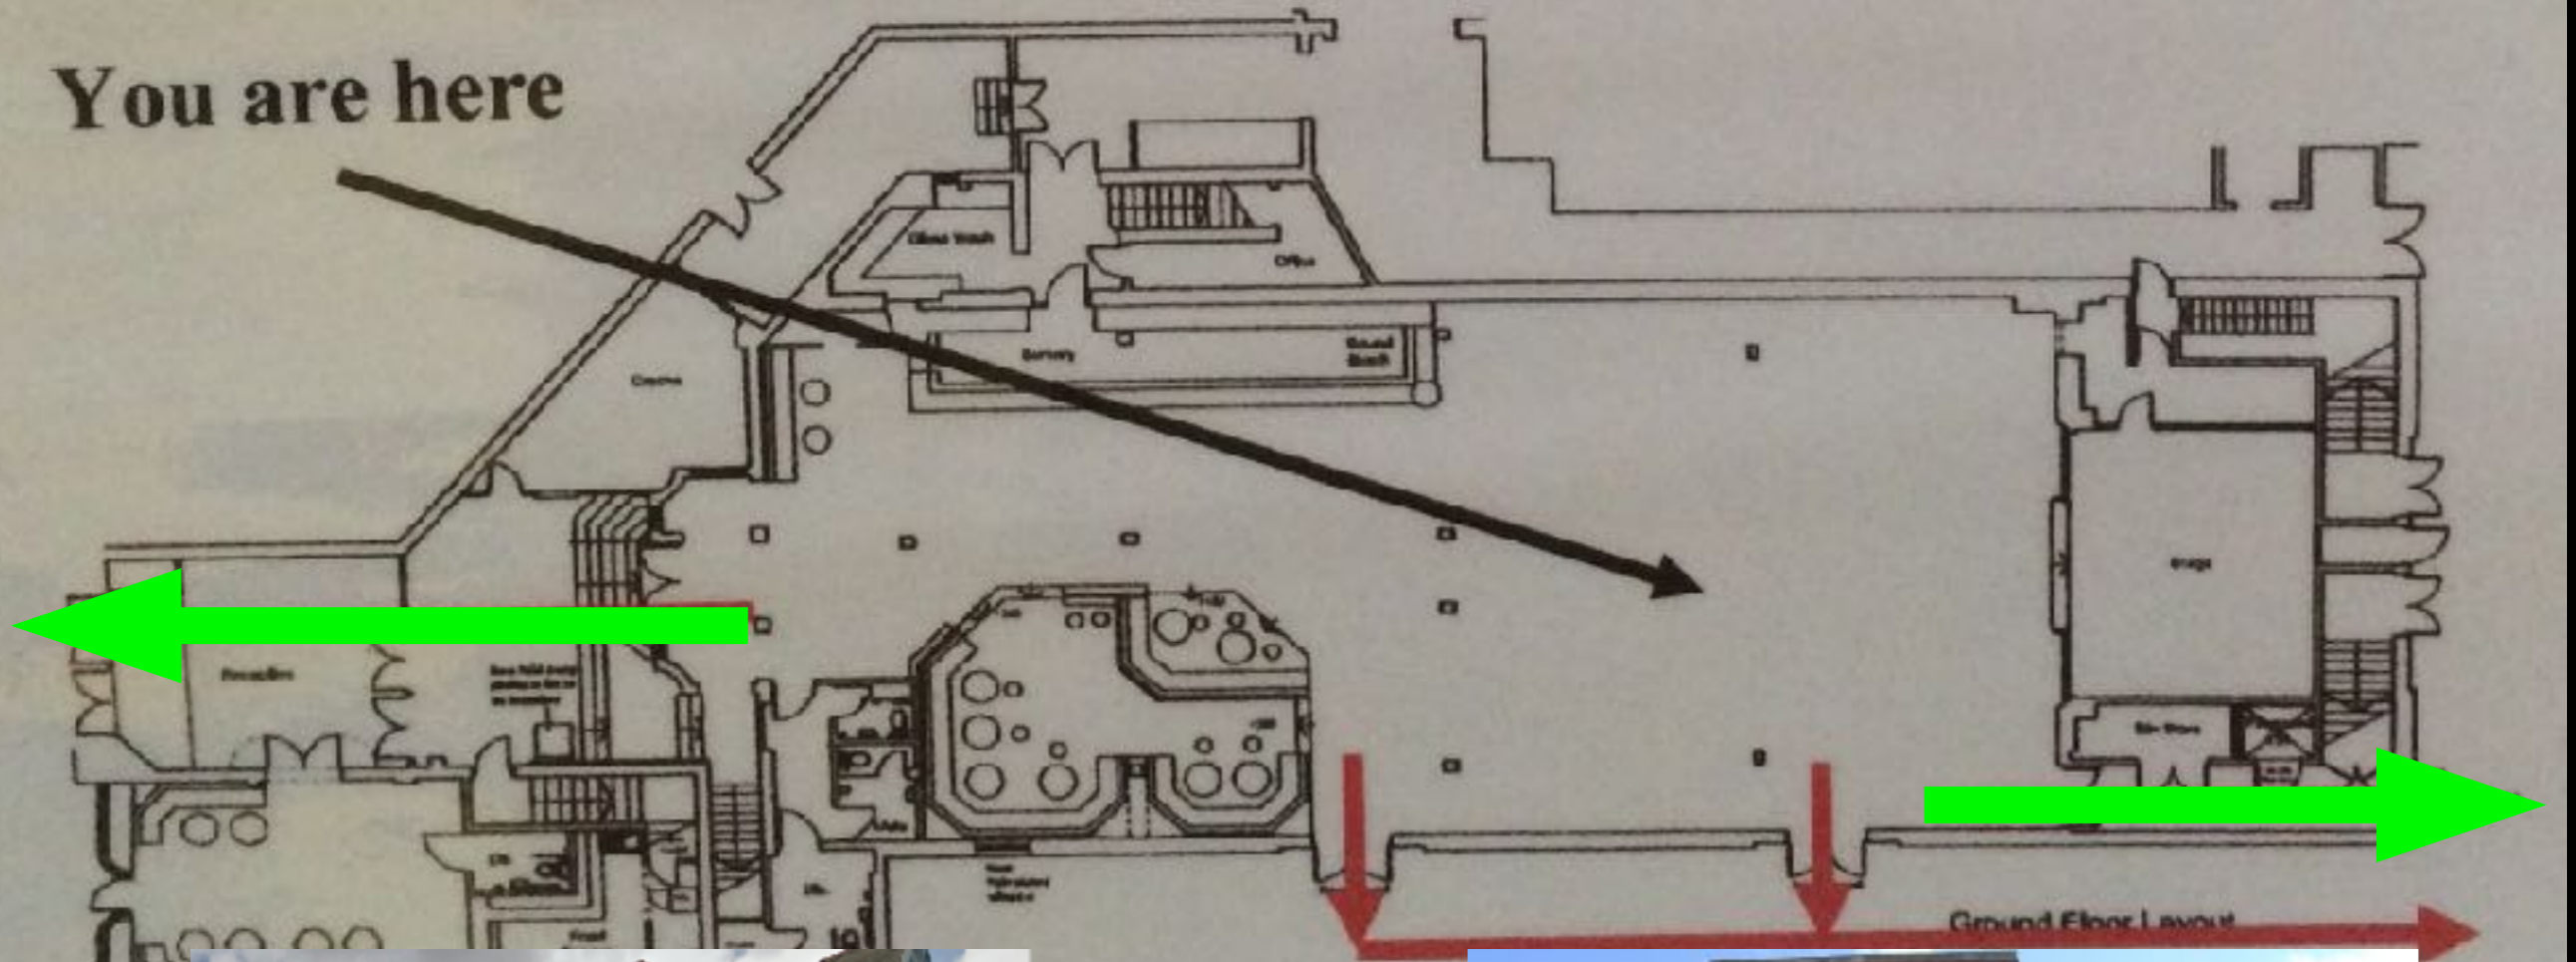

Health & Safety for U3A meetings at Eden Open Door Church

THE UNIVERSITY OF THE THIRD AGE

Fire Exits

FRONT Entrance where you came in
REAR entrance next to the stage
(Two side exits are no longer used)

You are here

FRONT Entrance

REAR exit to Eden St. and St. Andrews' St.

If the alarm sounds the committee members are designated as fire marshals and will manage the evacuation

CCTV

For your safety and security the Eden Centre is fitted with comprehensive CCTV which records all images

Toilets are on the right as you enter the main bar/seating area

Disabled Access

Disabled access is via the rear door on Eden Street/ St. Andrews' Street.

This provides level access to the main hall whereas there are 5 steps to be negotiated at the front entrance. If you need to use the rear access please call the church on 01536 484800 and we will open the rear door for you.