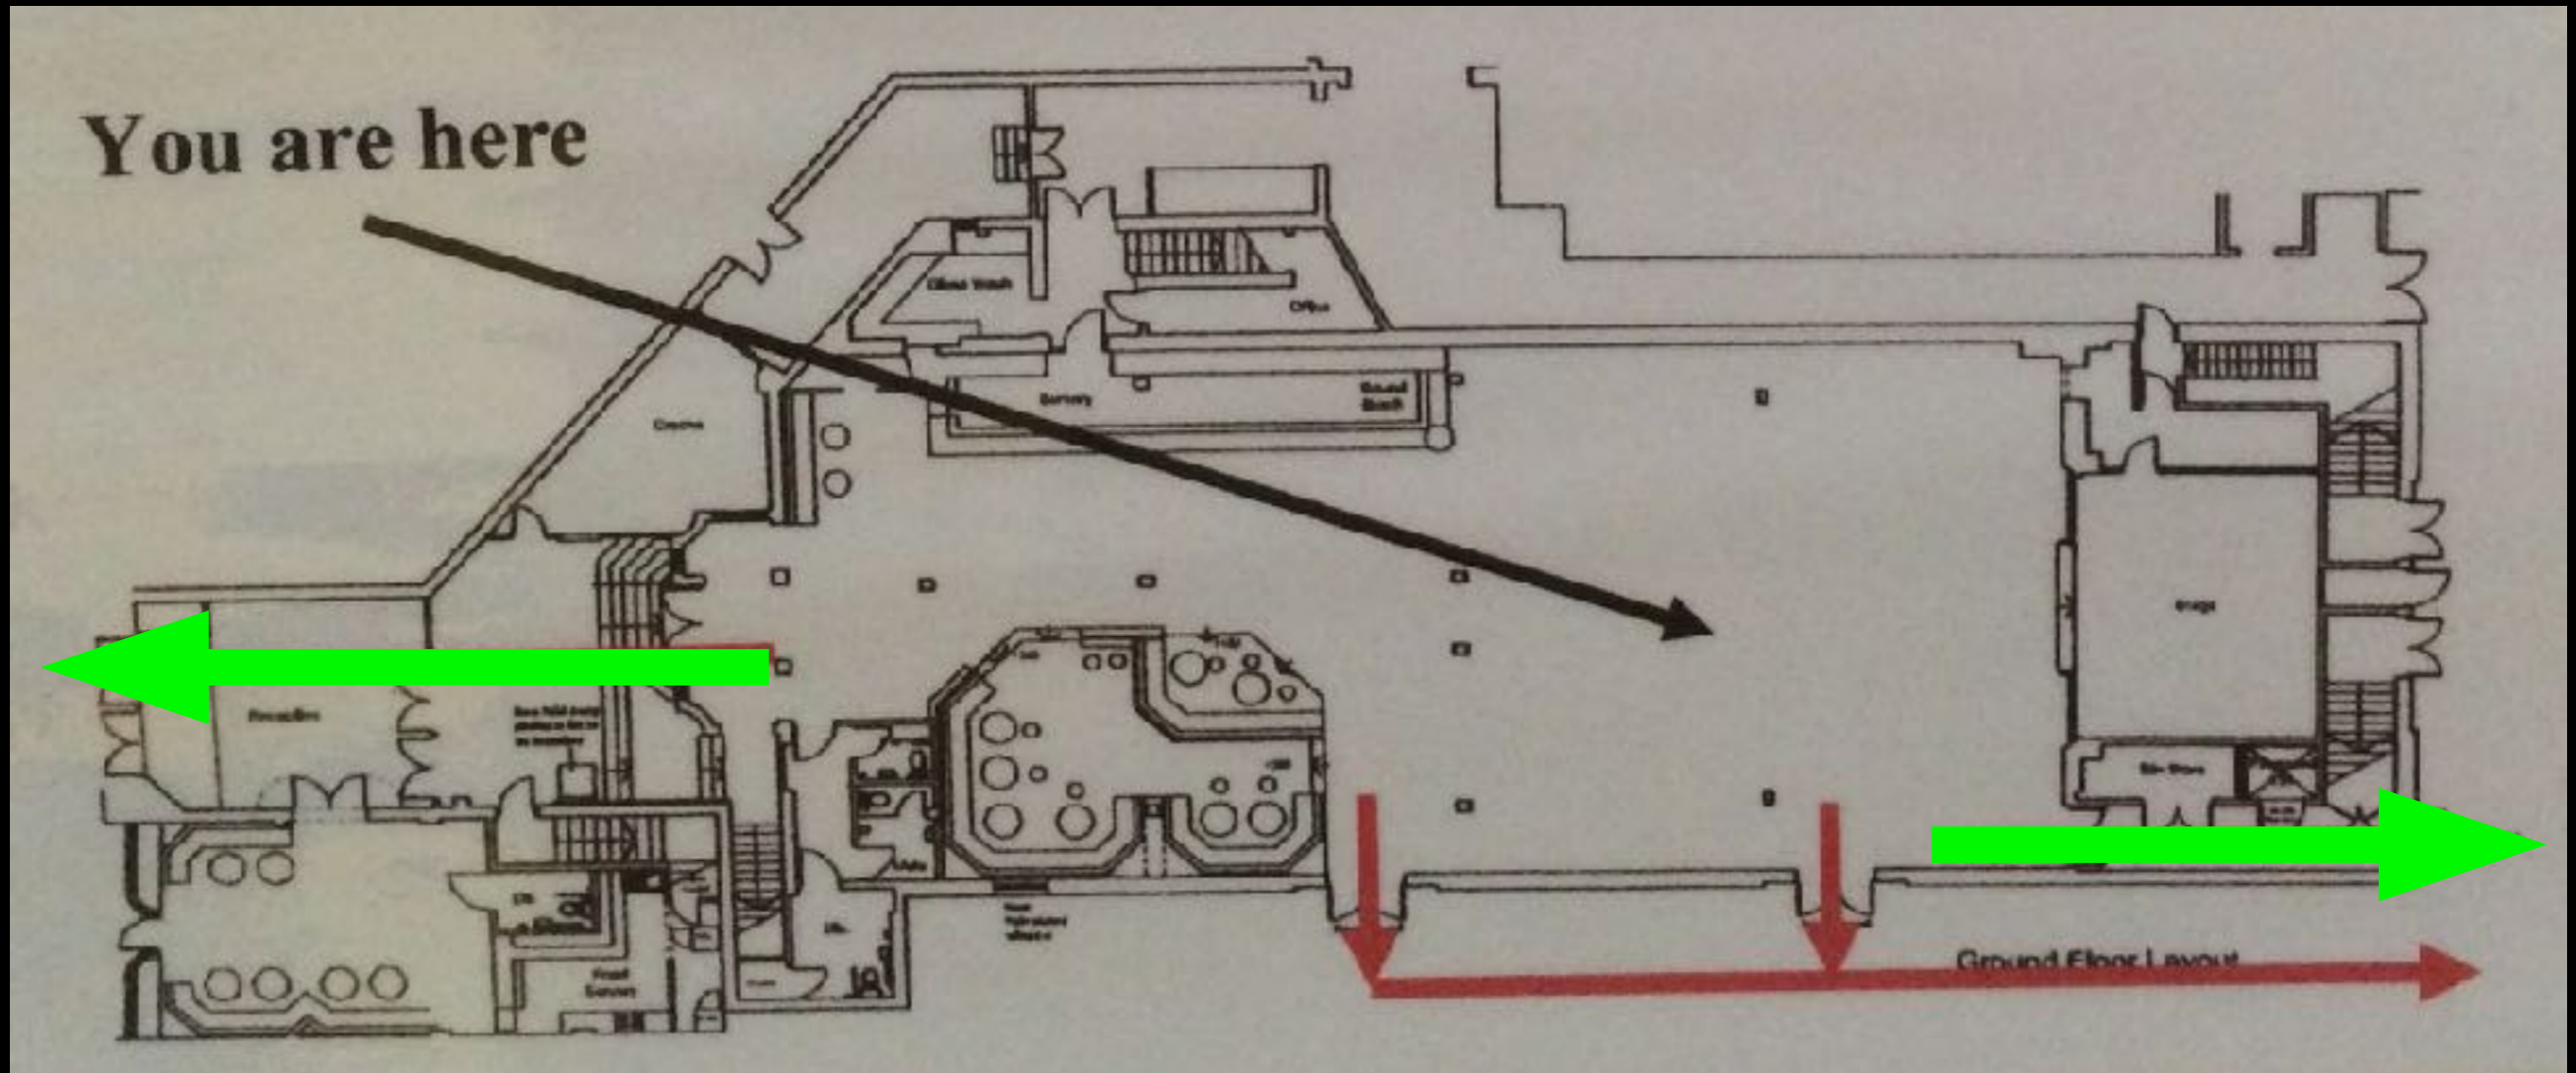

Health & Safety for U3A meetings at Eden Open Door Church

THE UNIVERSITY OF THE THIRD AGE

Fire Exits

FRONT Entrance where you came in
REAR entrance next to the stage
(Two side exits are no longer used)

You are here

FRONT Entrance

REAR exit to Eden St. and St. Andrews' St.

If the alarm sounds the committee members are designated as fire marshals and will manage the evacuation

CCTV

For your safety and security the Eden Centre is fitted with comprehensive CCTV which records all images

Toilets are on the right as you enter the main bar/seating area

Disabled Access

Disabled access is via the rear door on Eden Street/ St. Andrews' Street.

This provides level access to the main hall whereas there are 5 steps to be negotiated at the front entrance. If you need to use the rear access please call the church on 01536 484800 and we will open the rear door for you.