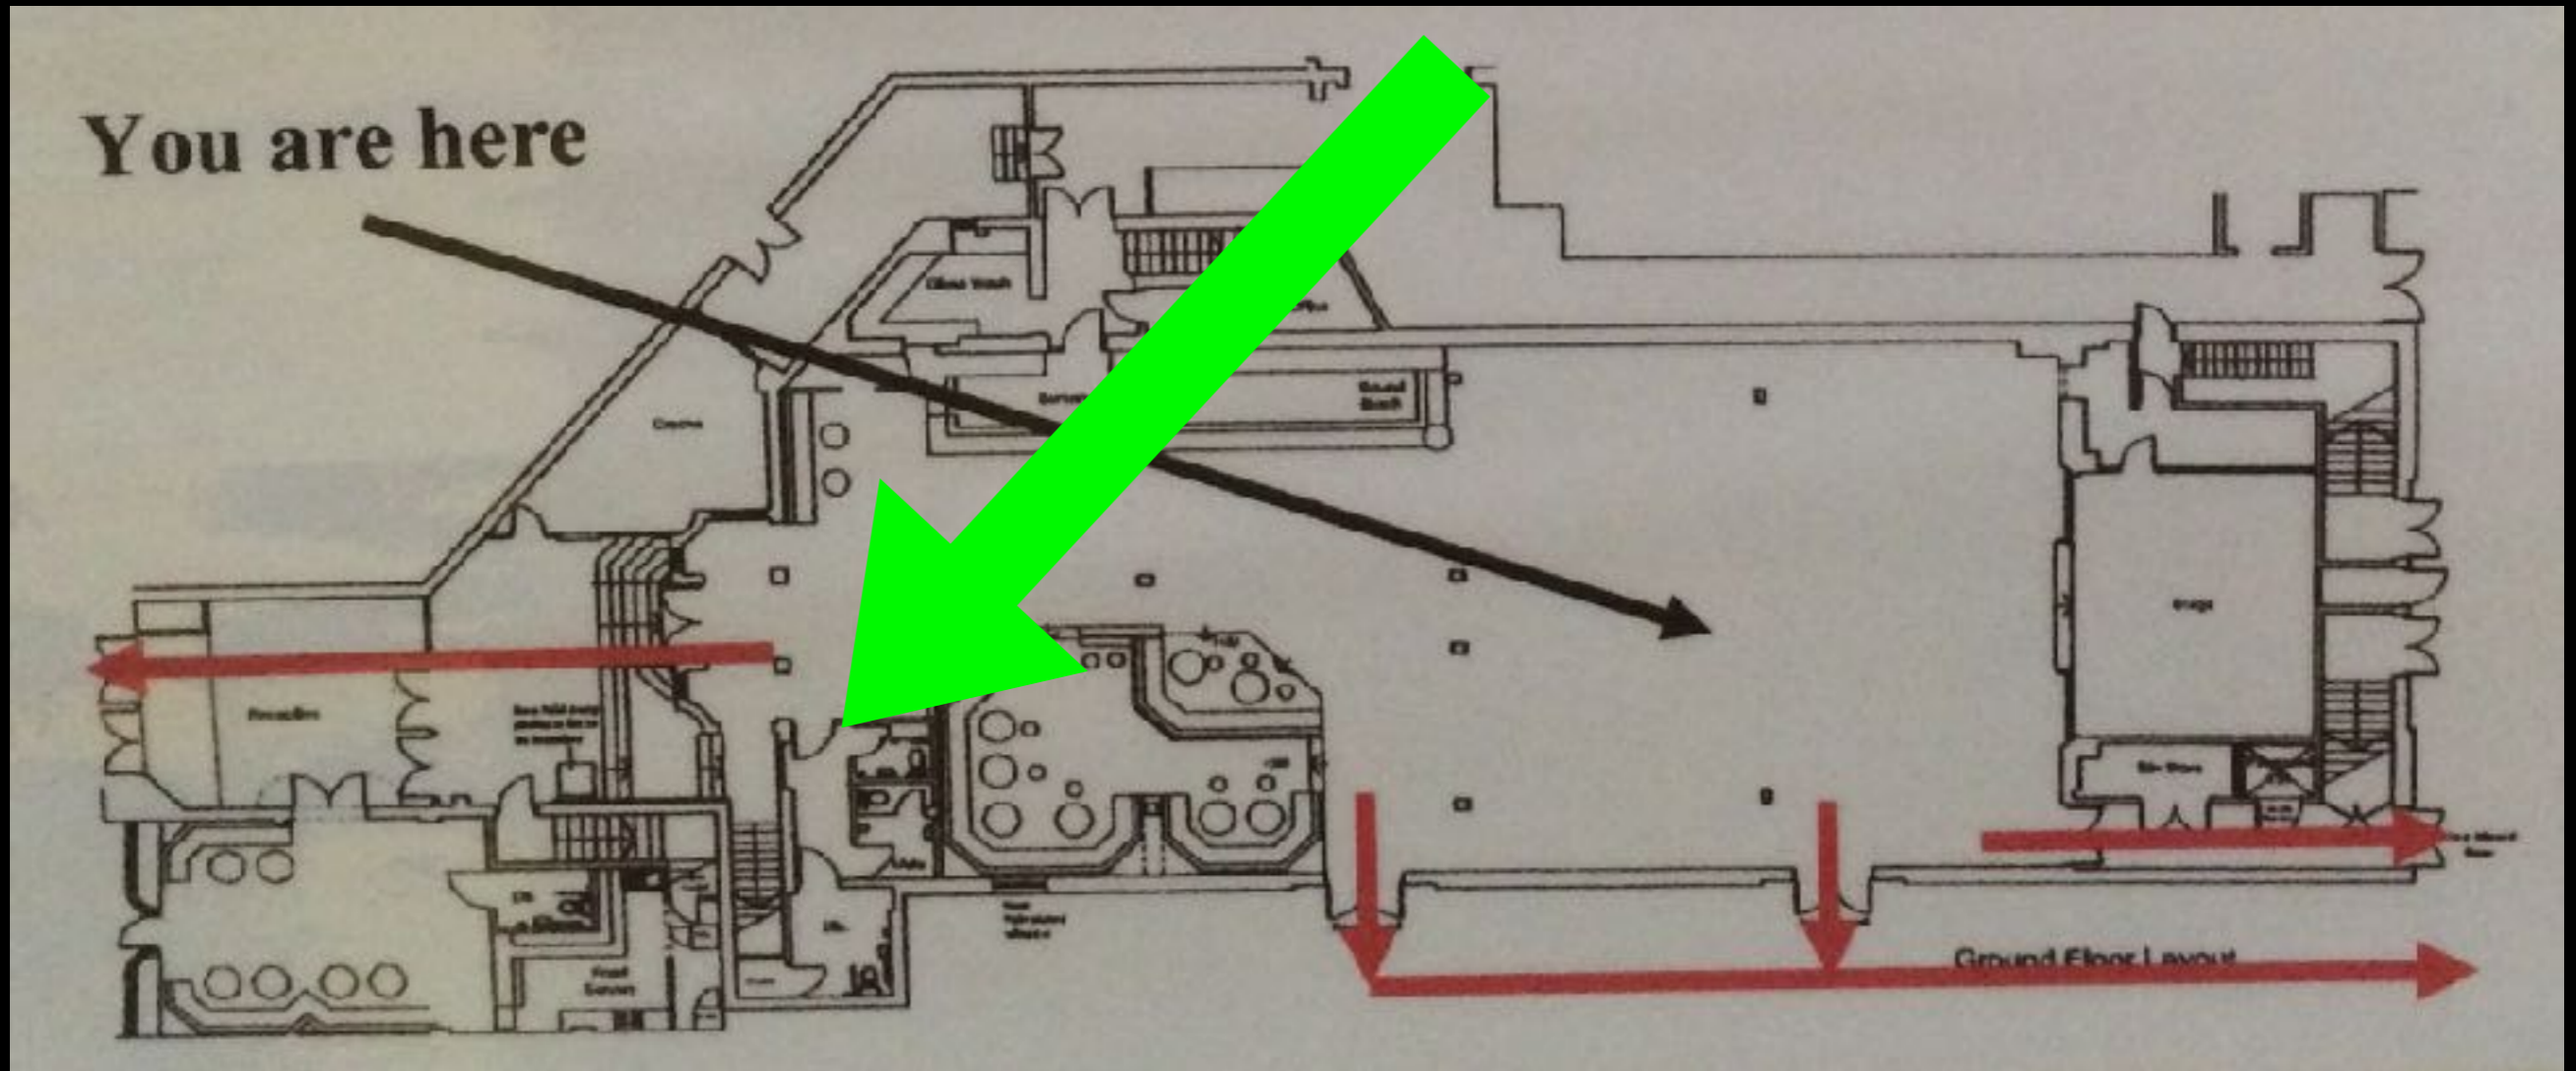

Health & Safety for U3A meetings at Eden Open Door Church

THE UNIVERSITY OF THE THIRD AGE

Fire Exits

FRONT Entrance where you came in
REAR entrance next to the stage
(Two side exits are no longer used)

You are here

FRONT Entrance

REAR exit to Eden St. and St. Andrews' St.

If the alarm sounds the committee members are designated as fire marshals and will manage the evacuation

CCTV

For your safety and security the Eden Centre is fitted with comprehensive CCTV which records all images

Toilets are on the right as you enter the main bar/seating area

Disabled Access

Disabled access is via the rear door on Eden Street/ St. Andrews' Street.

This provides level access to the main hall whereas there are 5 steps to be negotiated at the front entrance. If you need to use the rear access please call the church on 01536 484800 and we will open the rear door for you.