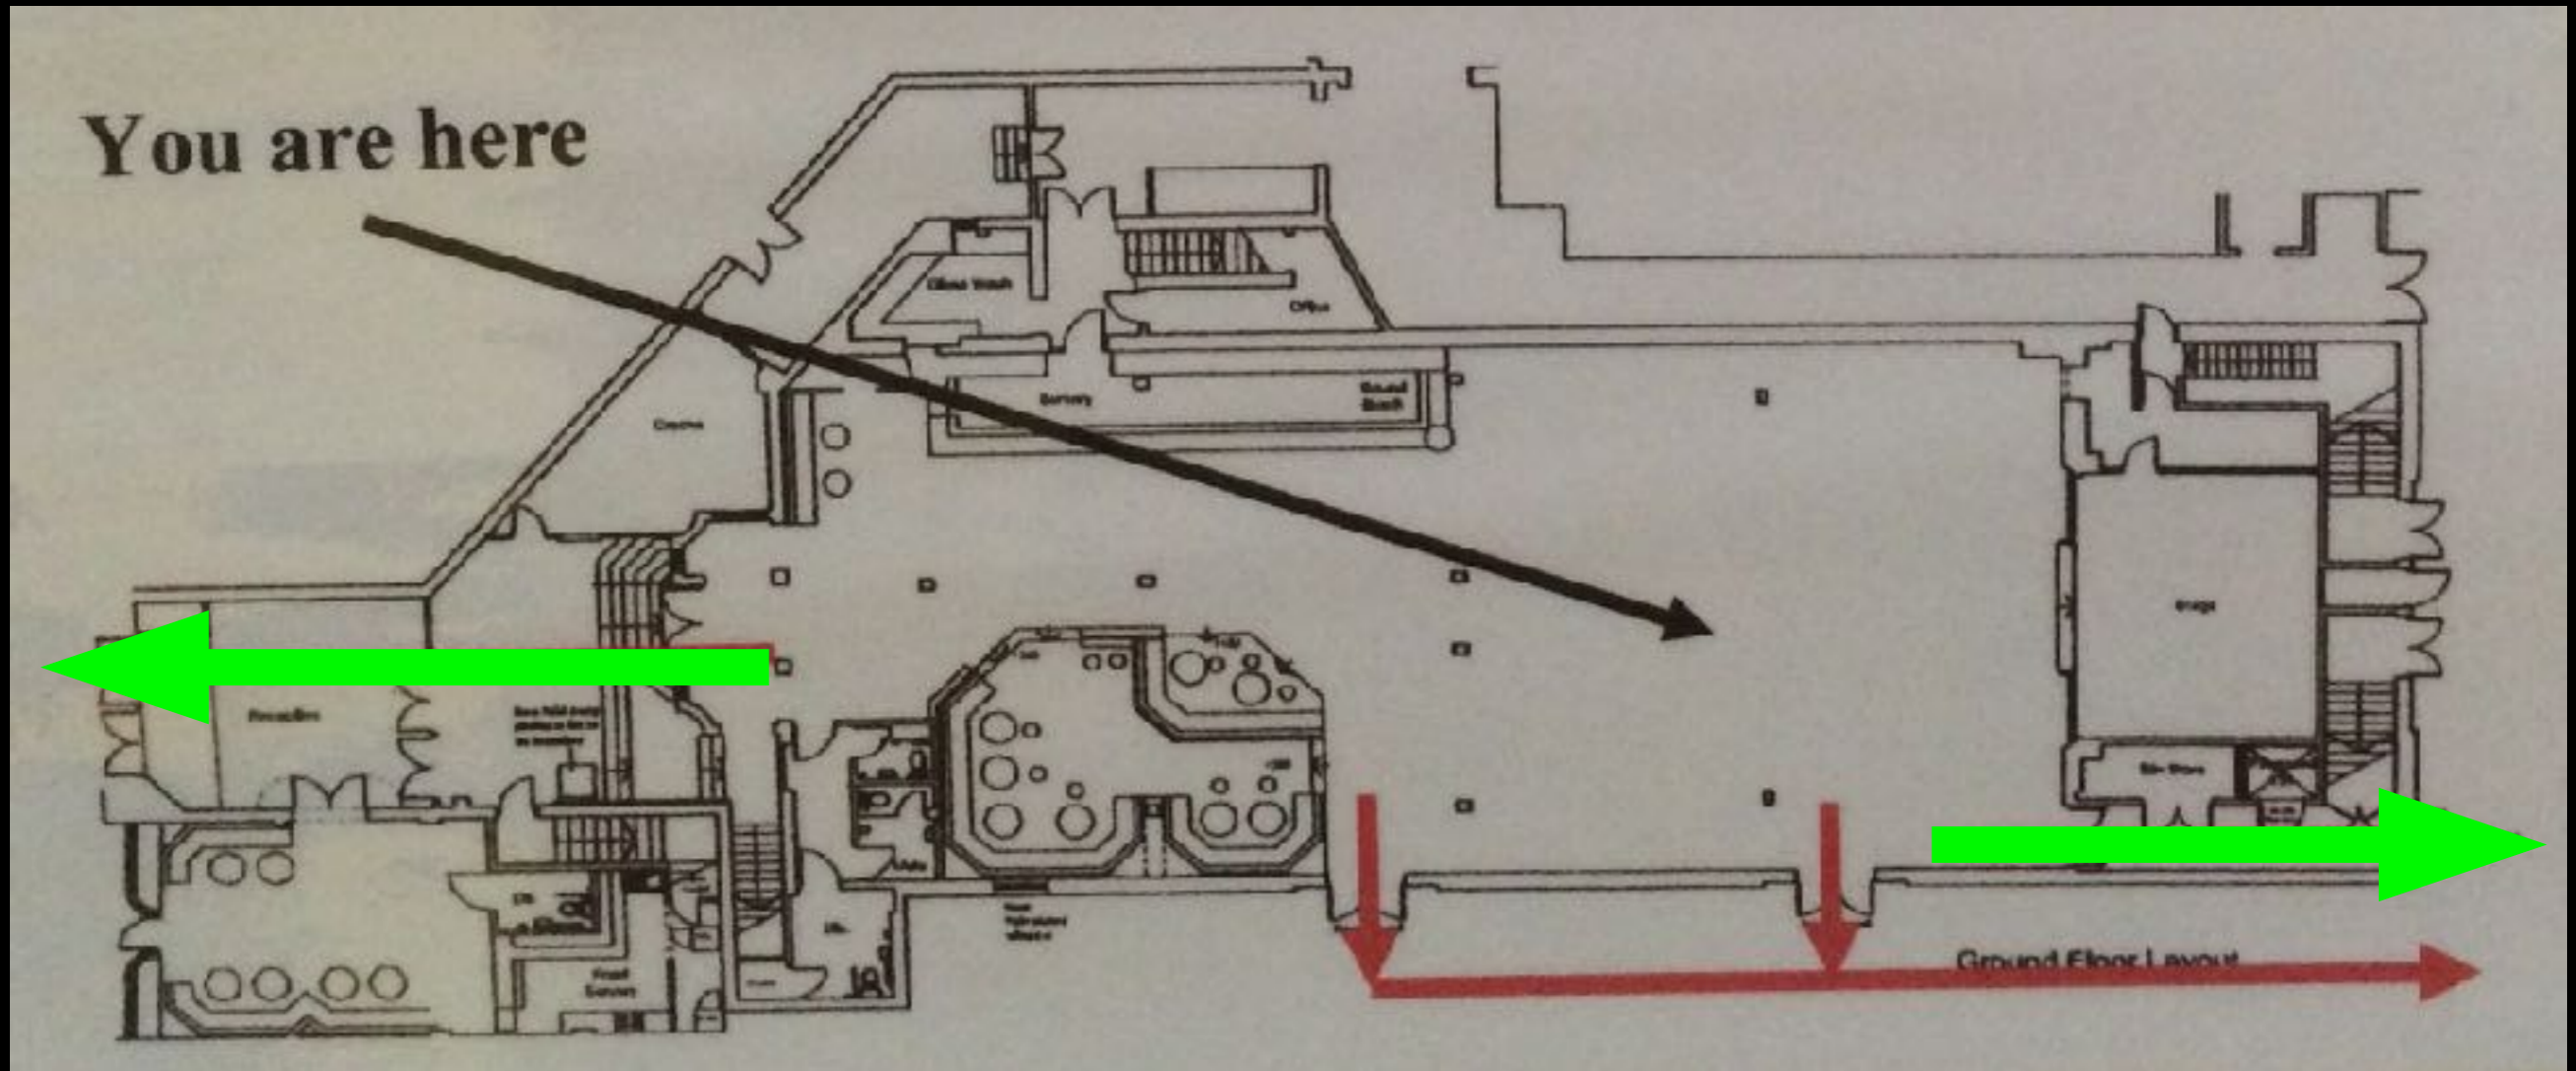

Health & Safety for U3A meetings at Eden Open Door Church

THE UNIVERSITY OF THE THIRD AGE

Fire Exits

FRONT Entrance where you came in
REAR entrance next to the stage
(Two side exits are no longer used)

You are here

FRONT Entrance

REAR exit to Eden St. and St. Andrews' St.

If the alarm sounds the committee members are designated as fire marshals and will manage the evacuation

CCTV

For your safety and security the Eden Centre is fitted with comprehensive CCTV which records all images

Toilets are on the right as you enter the main bar/seating area

Disabled Access

Disabled access is via the rear door on Eden Street/ St. Andrews' Street.

This provides level access to the main hall whereas there are 5 steps to be negotiated at the front entrance. If you need to use the rear access please call the church on 01536 484800 and we will open the rear door for you.